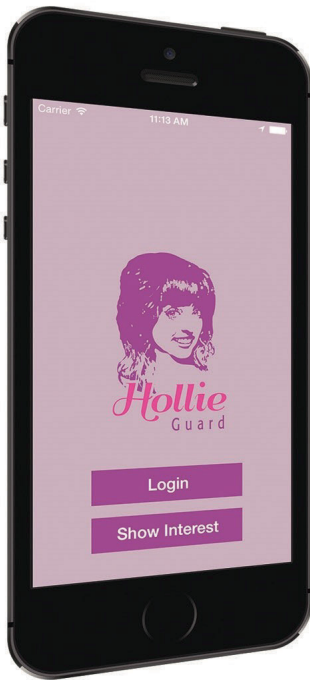

Introducing Hollie Guard Your new personal safety app

www.hollieguard.com

Hollie Guard turns your smartphone into an advanced personal safety device at the touch of a button.

In danger? A simple shake or tap activates Hollie Guard. Your location, along with audio/video evidence, is automatically sent to your emergency contact. A second shake sends out a high pitched alarm and the flash starts to strobe, in order to attract maximum attention.